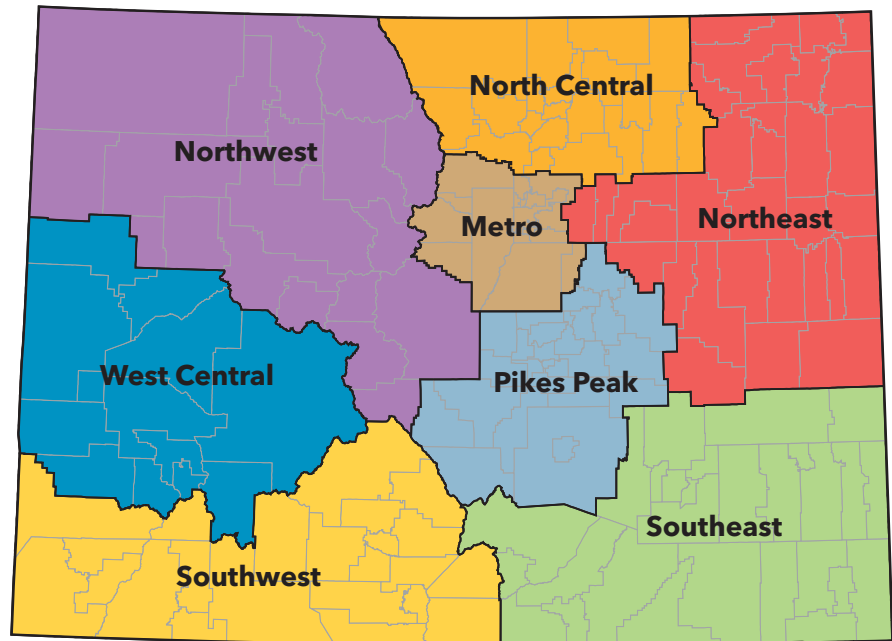

ALL CAUSE AREAS

99999 CCC Charities Fund

ANIMALS

1487 Animal Friends Alliance

970-484-8516
www.SavingAnimalsToday.org

Animal Friends Alliance operates a limited admission adoption guarantee shelter for dogs and cats, a public spay/neuter and other services to prevent pet homelessness.

North Central Service Region

7002 Best Friends Animal Society

435-644-2001
www.bestfriends.org

For 35+ years, we've run the nation's largest no-kill sanctuary for companion animals and built effective programs reducing the number of animals entering shelters.

Statewide Service Region

5011 Cat Care Society

303-239-9680
www.catcaresociety.org

Shelters cats in cage-free environments until adopted and provides on-site veterinary services, temporary care, educational seminars, food, and litter supplies, food and litter supplies for low-income owners.

Denver Metro Service Region

5118 Colorado Reptile Humane Society (CoRHS)

303-776-2070
www.corhs.org

Colorado Reptile Humane Society works to improve the lives of reptiles and amphibians in captivity and in the wild through education and action.

Denver Metro Service Region

5147 Dumb Friends League

303-751-5772
www.ddff.org

The largest independent animal welfare organization in the region saves more than 19,000 pets and horses annually while reducing pet homelessness and preventing animal suffering.

Denver Metro Service Region

Colorado Combined Campaign Service Regions

5144 The Feline Fix

303-202-3516
www.thefelinefix.org

We promote the health and welfare of underserved cats through spay/neuter, limited veterinary services, trap-neuter-return, fostering, adoption, community outreach, collaboration, and education.

Denver Metro Service Region

5090 Foothills Animal Shelter

303-278-7575
www.foothillsanimalshelter.org

Committed to providing the best care possible for every animal that enters our doors. Serving our community by offering pet adoptions, lost/found, licensing, and life-saving care.

Denver Metro Service Region

3406 Golden Retriever Rescue of the Rockies

303-279-2400
www.goldenrescue.com

We rescue Golden Retrievers that are neglected, abused, or simply unable to be cared for. We rescue & re-home about 300 Golden Retrievers.

Statewide Service Region

5053 Greenwood Wildlife Rehabilitation Center

303-823-8455
www.greenwoodwildlife.org

Greenwood rehabilitates orphaned, injured and sick wildlife and releases them back into the wild. We also educate the public on humane wildlife interactions.

Denver Metro Service Region

5059 Humane Society of Boulder Valley

303-442-4030
www.boulderhumane.org

Providing shelter for homeless animals, adoption and lost/found services, behavior counseling, veterinary care and education to help promote healthy relationships between pets and people.

Denver Metro Service Region

1484 Humane Society of the Pikes Peak Region

719-473-1741
www.hsppr.org

A compassionate community where animals and people are cared for and valued with animal adoptions, a lost and found, food, shelter, medical care, animal cruelty investigations and more.

Pikes Peak Service Region

*Indicates charity has never been part of the CCC (versus charities who took a year off in 2020)