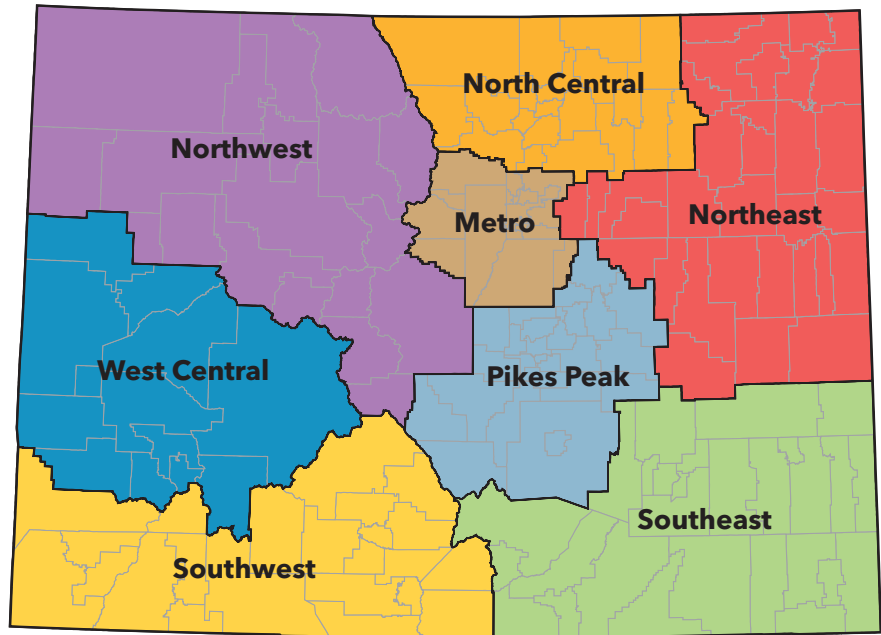

ALL CAUSE AREAS

99999 CCC Charities Fund

ANIMALS

3402 American Humane Association

866-242-1877
www.americanhumane.org
Protecting millions of children and animals from abuse, neglect and abandonment for 135 years. We lead understanding of the human-animal bond.
Statewide Service Region

1301 Animal House Rescue and Grooming

970-224-3647
www.animalhousehelp.org
Decreasing euthanasia of adoptable animals by collaborating with local and regional shelters. We give these animals what they need most—time to find their forever homes.
North Central Service Region

7002 Best Friends Animal Society*

435-644-2001
www.bestfriends.org
For 35+ years, we've run the nation's largest no-kill sanctuary for companion animals and built effective programs reducing the number of animals entering shelters.
Statewide Service Region

5011 Cat Care Society

303-239-9680
www.catcaresociety.org
Shelters cats in cage-free environments until adopted and provides on-site veterinary services, temporary care, educational seminars, food, and litter supplies, food and litter supplies for low-income owners.
Denver Metro Service Region

1431 Chihuahua and Small Dog Rescue, Inc.

888-804-0085
www.chihuahua-smalldogrescue.org
We are committed and devoted to the rescue and home placement of small dogs that have been abused, neglected, and abandoned by their owners.
Statewide Service Region

Colorado Combined Campaign Service Regions

5118 Colorado Reptile Humane Society (CoRHS)

303-776-2070
www.corhs.org
Colorado Reptile Humane Society works to improve the lives of reptiles and amphibians in captivity and in the wild through education and action.
Denver Metro Service Region

5147 Dumb Friends League

303-751-5772
www.ddfl.org
The largest independent animal welfare organization in the region saves more than 19,000 pets and horses annually while reducing pet homelessness and preventing animal suffering.
Denver Metro Service Region

5144 The Feline Fix

303-202-3516
www.thefelinefix.org
We promote the health and welfare of underserved cats through spay/neuter, limited veterinary services, trap-neuter-return, fostering, adoption, community outreach, collaboration, and education.
Denver Metro Service Region

5090 Foothills Animal Shelter

303-278-7575
www.foothillsanimalshelter.org
Committed to providing the best care possible for every animal that enters our doors. Serving our community by offering pet adoptions, lost/found, licensing, and life-saving care.
Denver Metro Service Region

3406 Golden Retriever Rescue of the Rockies

303-279-2400
www.goldenrescue.com
We rescue Golden Retrievers that are neglected, abused, or simply unable to be cared for. We rescue & re-home about 300 Golden Retrievers.
Statewide Service Region

5053 Greenwood Wildlife Rehabilitation Center

303-823-8455
www.greenwoodwildlife.org
Greenwood rehabilitates orphaned, injured and sick wildlife and releases them back into the wild. We also educate the public on humane wildlife interactions.
Denver Metro Service Region