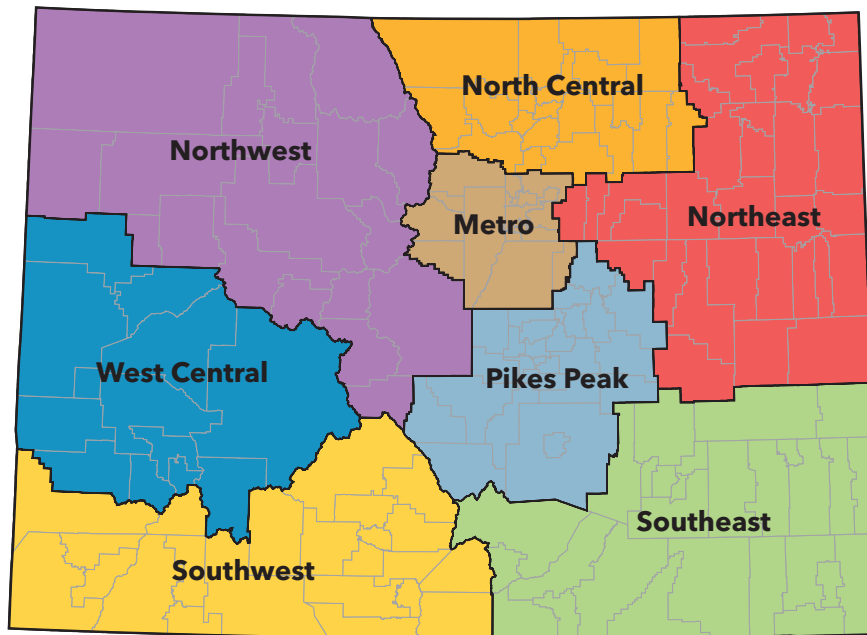

ALL CAUSE AREAS

99999 CCC Charities Fund

ANIMALS

3402 American Humane Association

866-242-1877
www.americanhumane.org
Protecting millions of children and animals from abuse, neglect and abandonment for 135 years. We lead understanding of the human-animal bond.
Statewide Service Region

1487 Animal Friends Alliance*

970-484-8516
www.SavingAnimalsToday.org
Animal Friends Alliance operates a limited admission adoption guarantee shelter for dogs and cats, a public spay/neuter and other services to prevent pet homelessness.
North Central Service Region

7002 Best Friends Animal Society

435-644-2001
www.bestfriends.org
For 35+ years, we've run the nation's largest no-kill sanctuary for companion animals and built effective programs reducing the number of animals entering shelters.
Statewide Service Region

5011 Cat Care Society

303-239-9680
www.catcaresociety.org
Shelters cats in cage-free environments until adopted and provides on-site veterinary services, temporary care, educational seminars, food, and litter supplies, food and litter supplies for low-income owners.
Denver Metro Service Region

1431 Chihuahua and Small Dog Rescue, Inc.

888-804-0085
www.chihuahua-smalldogrescue.org
We are committed and devoted to the rescue and home placement of small dogs that have been abused, neglected, and abandoned by their owners.
Statewide Service Region

Colorado Combined Campaign Service Regions

5118 Colorado Reptile Humane Society (CoRHS)

303-776-2070
www.corhs.org
Colorado Reptile Humane Society works to improve the lives of reptiles and amphibians in captivity and in the wild through education and action.
Denver Metro Service Region

5147 Dumb Friends League

303-751-5772
www.ddfl.org
The largest independent animal welfare organization in the region saves more than 19,000 pets and horses annually while reducing pet homelessness and preventing animal suffering.
Denver Metro Service Region

5144 The Feline Fix

303-202-3516
www.thefelinefix.org
We promote the health and welfare of underserved cats through spay/neuter, limited veterinary services, trap-neuter-return, fostering, adoption, community outreach, collaboration, and education.
Denver Metro Service Region

5090 Foothills Animal Shelter

303-278-7575
www.foothillsanimalshelter.org
Committed to providing the best care possible for every animal that enters our doors. Serving our community by offering pet adoptions, lost/found, licensing, and life-saving care.
Denver Metro Service Region

3406 Golden Retriever Rescue of the Rockies

303-279-2400
www.goldenrescue.com
We rescue Golden Retrievers that are neglected, abused, or simply unable to be cared for. We rescue & re-home about 300 Golden Retrievers.
Statewide Service Region

5053 Greenwood Wildlife Rehabilitation Center

303-823-8455
www.greenwoodwildlife.org
Greenwood rehabilitates orphaned, injured and sick wildlife and releases them back into the wild. We also educate the public on humane wildlife interactions.
Denver Metro Service Region